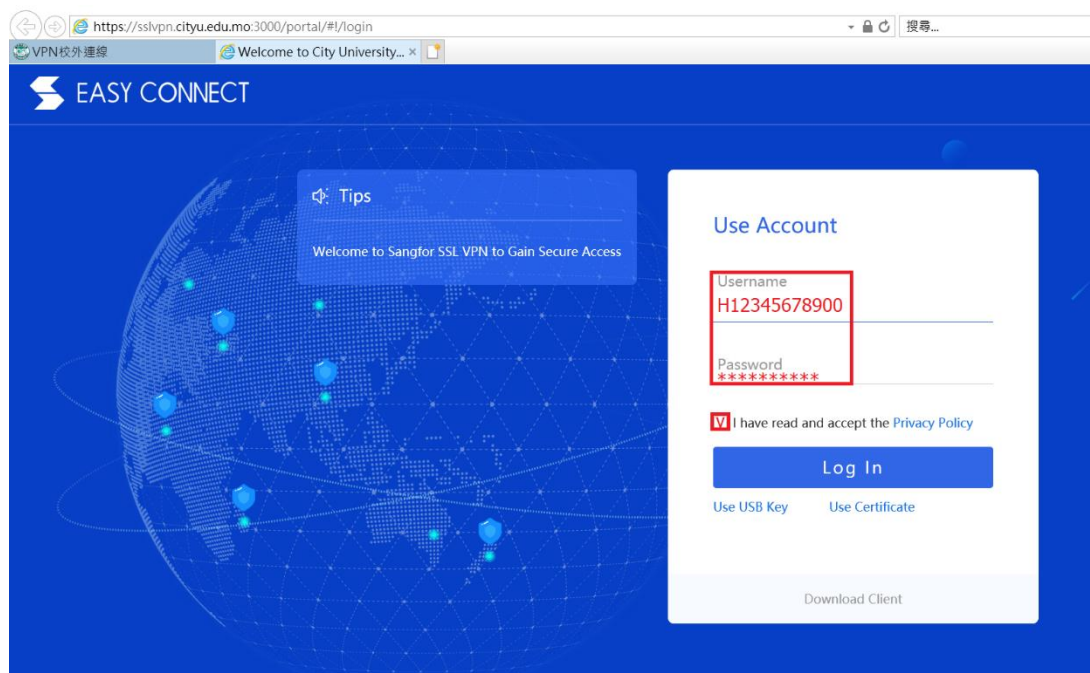

澳門城市大學圖書館
City University of Macau
校外遠端連線 (SSL VPN) 使用指引
User Guide of SSL VPN

注：桌面版建議使用最新版的 Microsoft Edge 和 IE 瀏覽器

Note: The latest version of Microsoft Edge and IE is recommended for PC

1. 打開瀏覽器輸入 <https://sslvpn.cityu.edu.mo:3000/>。
Open the browser input <https://sslvpn.cityu.edu.mo:3000/> .

2. 輸入帳號和密碼並勾選“同意”；
帳號：學生證號碼；密碼：身份證號碼。
(例如：帳號: H12345678900; 密碼: 123456789)
Enter username & passcode and accept privacy policy;
Username: Student ID; Passcode: ID number.
(For example: Username: H12345678900; PW: 123456789)

注: 如果是第一次連接城大 SSL VPN 將進行以下 3 及 4 步驟安裝 Easy Connect, 如已安裝 Easy Connect 將直接進入步驟 6

Note: If this is your first time to connect the SSL VPN of City University, you should follow step 3 and step 4 to install Easy Connect; if you have already installed Easy Connect, go to step 6 directly