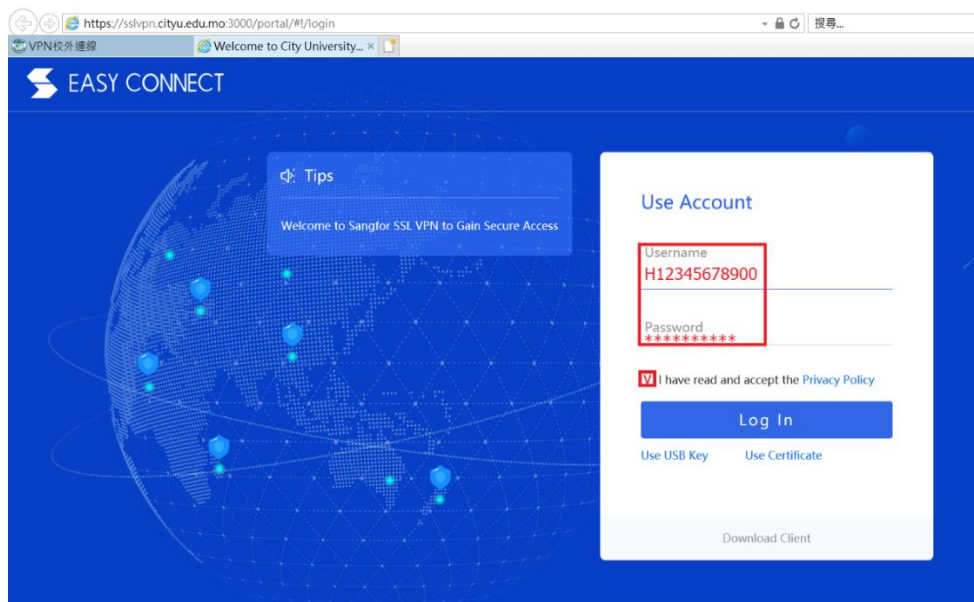

4. 安裝完成後，請於登錄界面輸入帳號密碼並勾選同意。