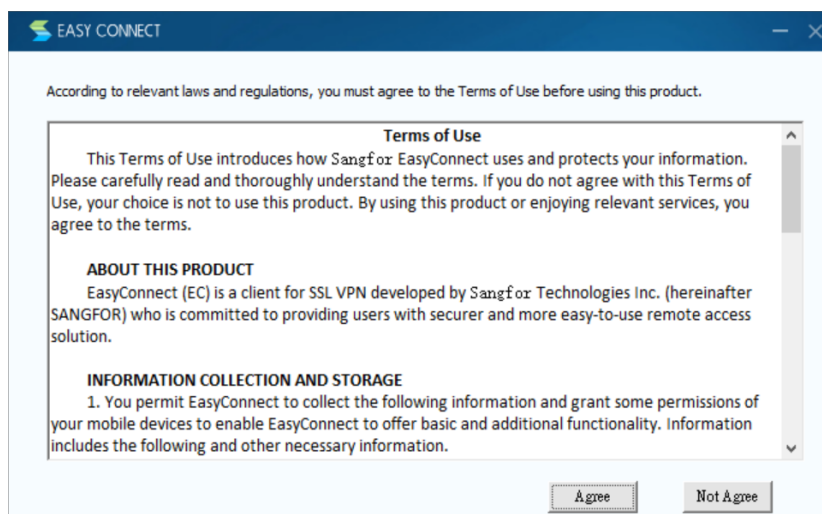

注: 如果是第一次連接城大 SSL VPN 將進行以下 3 及 4 步驟安裝 Easy Connect, 如已安裝 Easy Connect 將直接進入步驟 6

Note: If this is your first time to connect the SSL VPN of City University, you should follow step 3 and step 4 to install Easy Connect; if you have already installed Easy Connect, go to step 6 directly

3. 第一次連接城大 SSL VPN 會出現以下介面，選擇對應的作業系統，然後按“Download”。

If this is your first time to connect the SSL VPN, the following interface will appear. Choose a platform and click "Download ".

然後按“Agree”。

Then press “Agree”.